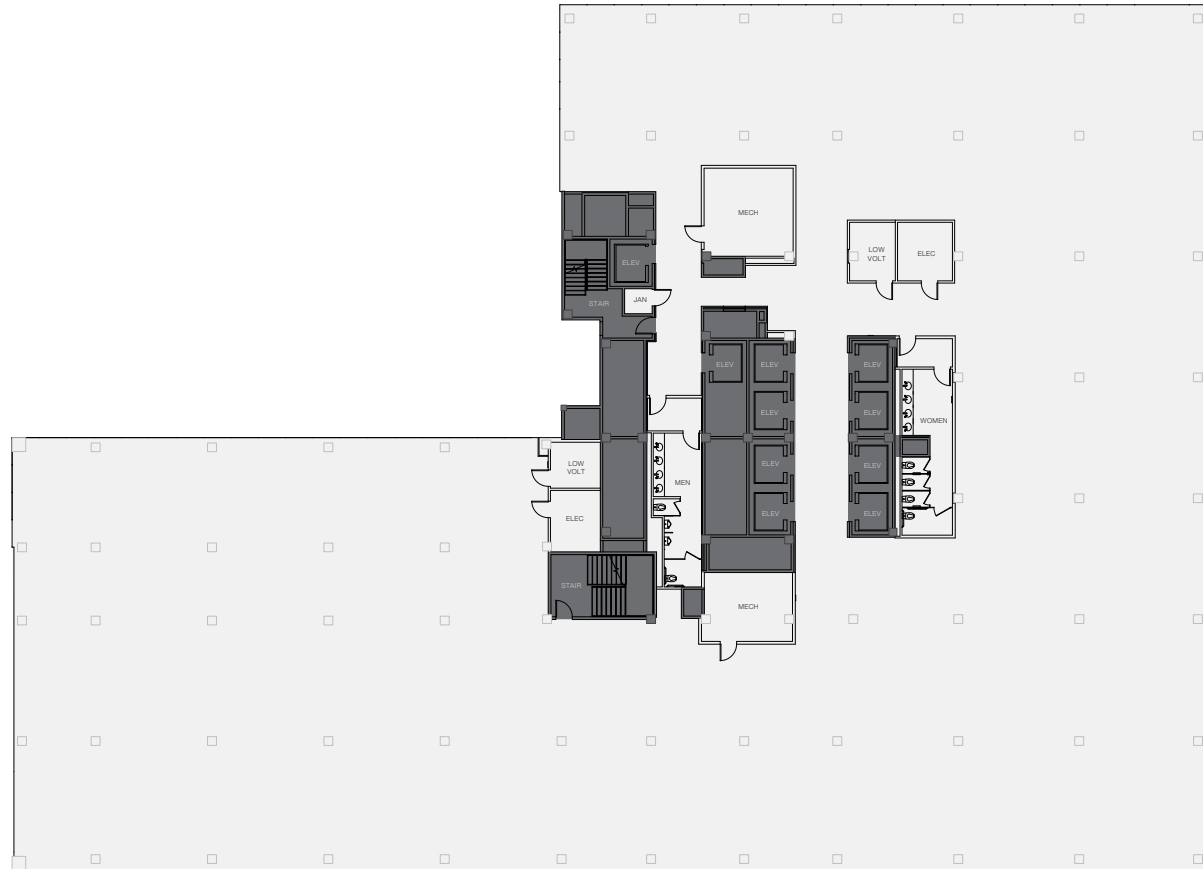

Core & Shell Floor Plan

Floor 12

33,491 RSF

Contact

L&L Holding Company, LLC

David C. Berkey
212 920 3388

Andrew Wiener
646 341 9838

Madison Ave.