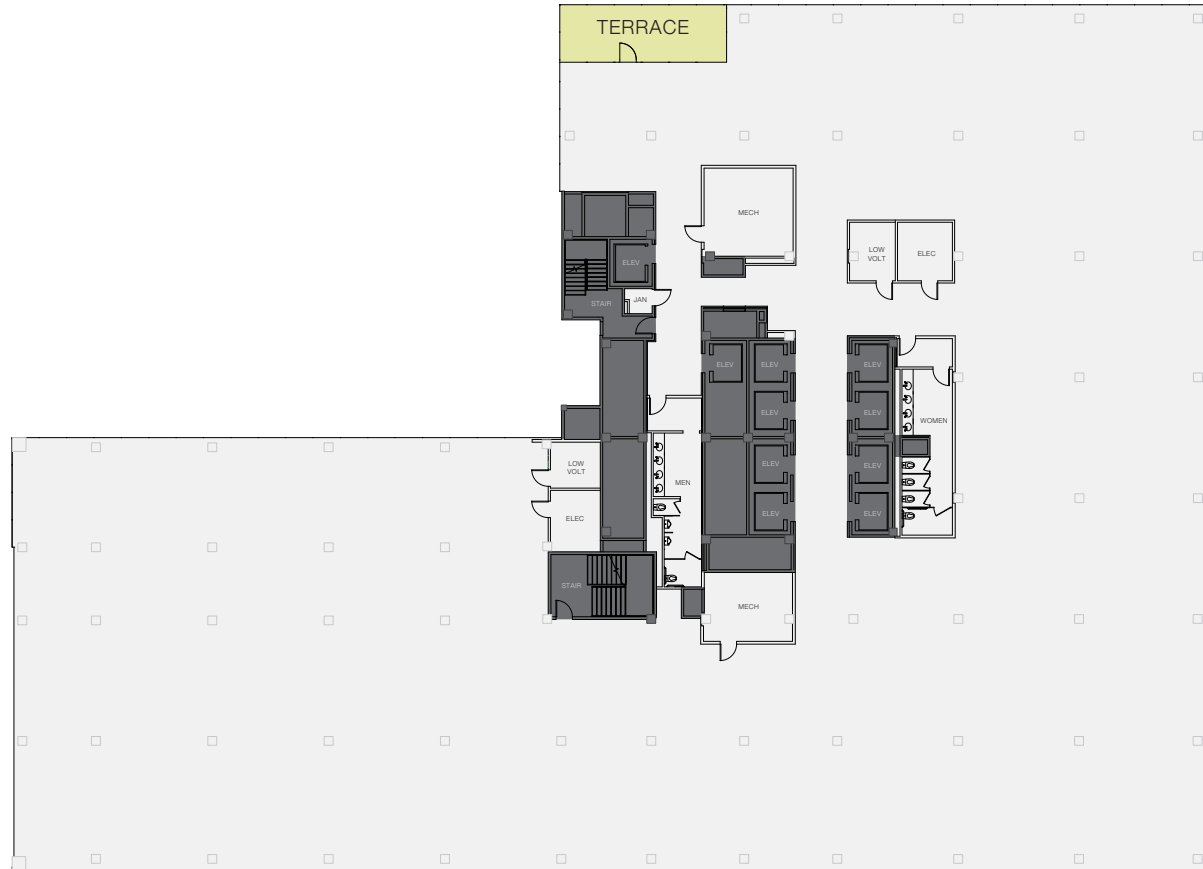

Core & Shell Floor Plan

Floor 14

33,082 RSF

Contact

L&L Holding Company, LLC

David C. Berkey
212 920 3388

Andrew Wiener
646 341 9838

E 46th St.