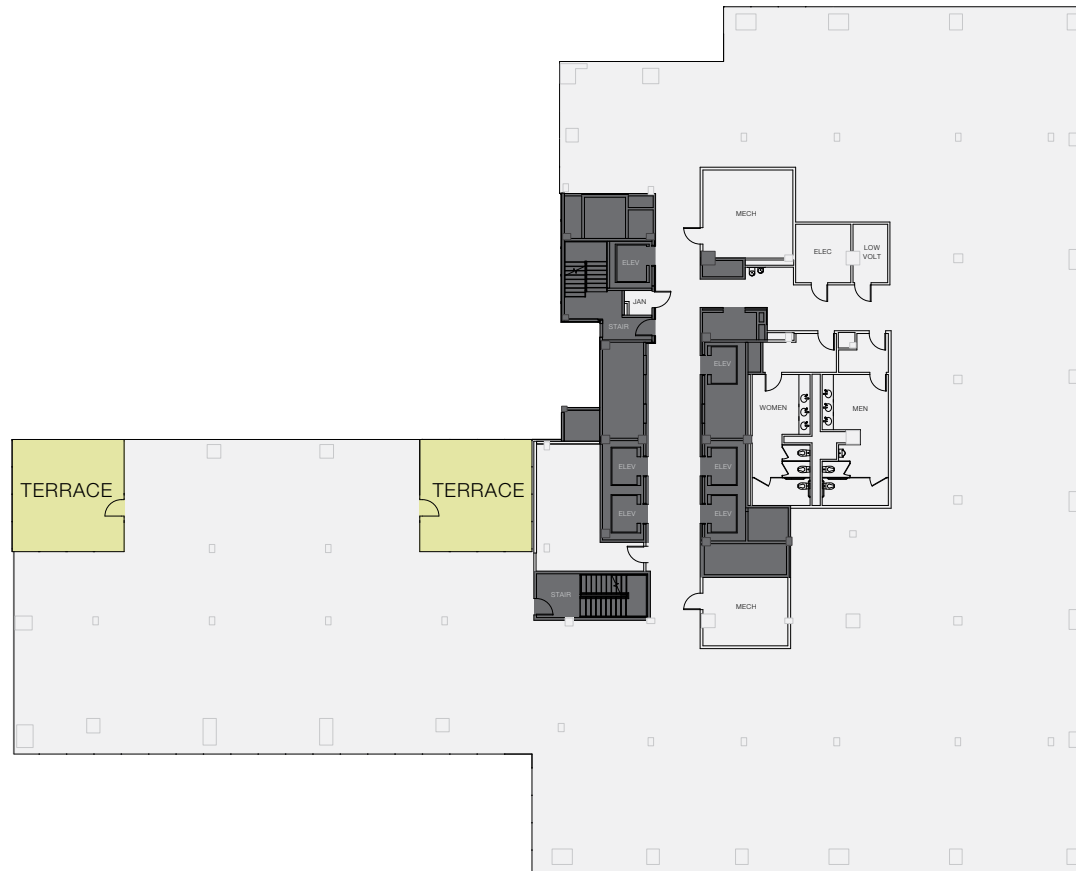

Core & Shell Floor Plan

Floor 23

25,304 RSF

Contact

L&L Holding Company, LLC

David C. Berkey
212 920 3388

Andrew Wiener
646 341 9838

Madison Ave.